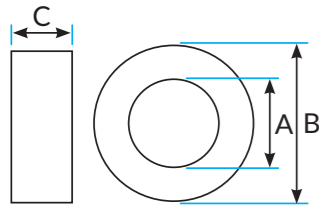

02

ŁOŻYSKA BEARINGS

Wymiar AxBxC/ Size AxBxC	Numer/ Number	Zastosowanie/ Number
10x28x8	QCB0030	SANDEN (TRS)
12x28x8	QCB0029	FORD (SCROLL)
30x47x12	QCB0014	DENSO (SC06)
30x47x18	QCB0022	SANDEN (TR70)
30x47x20	QCB0015	DENSO (SC06)
30x52x20	QCB0016	DENSO (10S11 Series, SCS06C, SCSA06)
30x52x22	QCB0001	DENSO (10PA15 Series, 10PA15C - BMW, 10PA15VC, 10PA17 Series, 10PA20 Series, 10S13 Series, 10S15 Series, 10S17 Series, 10S20 Series, TV10 Series, TV12C - R12, TV12C - R134a, TV12EC - R12, TV12SC - R134a, TV14C - R12, TV14EC - R12, TV14SC - R134a)
30x55x23	QCB0002	BEHR/BOSCH (Behr Wingcell, Bosch Axial, Bosch Wingcell), DIESEL KIKI (DKS16H - R12, DKS16H - R134a, DKV14B), FORD (FS10, FX15), NIHON (NVR140S), VISTEON (HS15 HS17, HS18, HS20 Series)
30x62x16x24	QCB0024	TECUMSEH (HG500, HG850, HG1000), YORK (206, 209, 210, SC206, SC209, YA Series)
30x62x27	QCB0025	CHRYSLER (RV2)
32x47x18	QCB0013	MATSUSHITA/PANASONIC (H12A1AH4DX), SEIKO-SEIKI (SS10 Series)
32x55x23	QCB0003	MATSUSHITA/PANASONIC (N1301 Series, NL1300 Series, S1150 Series, SA1150AE4), SEIKO-SEIKI (SS96 Series)
35x48x20	QCB0020	SANDEN (TRSE07)
35x50x20	QCB0004	DELPHI (CVC125, CVC135, CVC135E), HALLA (FS18), MITSUBISHI (MSC130 Series), SANDEN (Scroll, SD7B10, TR090, TRF090, TRS090, TR105, TRF105, TRS105 TRSA12), VISTEON (HS090, HS110 Series)
35x52x12	QCB0012	DENSO (5SE09C, 5SE12C, 5SL12CJ, 6SEU16, 7SE16C, 7SEU16C)
35x52x20	QCB0005	DENSO (7SE16C, SC08, SC08C), DIESEL KIKI (DCS17C, DCS17D), SANDEN (PXE13, PXE16, PXV16, SD7C16)
35x52x22	QCB0006	DELPHI (CVC165, CVC185), DENSO (10PA15C, 10PA17C, 6CA17C, 6SEU12, 7SB16C, 7SBU16C, 7SEU16C)
35x55x20	QCB0007	CALSONIC (CR14, CWV615, 617, 618), DIESEL KIKI (DCV11A, DCV14A, DCW17B, DCW17D, DKS13G DKS13S DKS15BH, DKS15CH, DKS15G, DKS15S, DKS17CH, DKS17D, DKS17G, DKS17S, DKV11A, DKV11D, DKV11G, DKV14D, DKV14G), HONDA SYSTEM (RC17D, RC17S), MATSUSHITA/PANASONIC (N1301 Series NL1300 Series), SANDEN (SD505, SD5H Series, SD6V12, SD708, SD709 Series SD709CA, SD709CP, SD7H15, SD7V16, TR090, TRF090, TRS090 TRSA09), SEIKO-SEIKI (SS121 Series), TAMA (TM08HD), VISTEON (VS16)
35x55x22	QCB0027	VALEO
35x62x24	QCB0017	DIESEL KIKI (DCW17B, DCW17D)
35x62x28	QCB0008	DIESEL KIKI (DKS15BH, DKS15CH)
38x54x17	QCB0009	DENSO (10P08E), GM/HARRISON (SP10)
40x57x20	QCB0018	DENSO (10P17 Series, 10P17VC)
40x57x24	QCB0026	
40x62x20,6	QCB0010	CALSONIC (V5-15C, V5-15F, V5-15G), DAEWOO (V5), GM/HARRISON (A6, DA6, HD6, HT6, HR6, HR6-HE, HU6, R4 - Lt R4, R4 - Std R4, V5, V7) KEIHIN (150L, 150R)
40x62x20,6x24	QCB0023	CHRYSLER (6C17, A590, C171), DENSO (6E171 Series, 6P127 Series, 6P134, 6P148 Series), FORD (FS6), MITSUBISHI (FX105V Series, FX80), TECUMSEH (HR980)
40x62x24	QCB0021	CALSONIC (CWV615, 617, 618), DENSO (10P13, 10P15 Series, 10P17 Series, 10P17VC), DIESEL KIKI (DKV14C), HITACHI (A5000, MJS170), MITSUBISHI (MSC105 Series, MSC90 Series), SANDEN (SD507, SD508, SD510), SEIKO-SEIKI (SS170 Series)
40x66x24	QCB0011	MITSUBISHI (MSC105 Series, MSC90 Series)
40x68x30	QCB0019